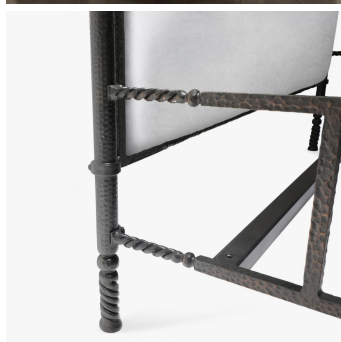

Branwen Bed - 115-01

COLLECTION

IRONIES

MATERIALS

Metal, Fabric, Leather

FINISHES

Twig, Forge, Painted Bronze

DIMENSIONS

Size 1

Width: 78" (198.12cm)

Depth: 91" (231.14cm)

Height: 102.5" (260.35cm)

Size 2

Width: 82" (208.28cm)

Depth: 87" (220.98cm)

Height: 102.5" (260.35cm)

Size 3

Width: 66" (167.64cm)

Depth: 87" (220.98cm)

Height: 102.5" (260.35cm)

CUSTOMIZABLE

This product is customizable. Please contact us to find out more about this product.

ADDITIONAL DETAILS

Footboard and siderail height: 18" (45.72cm)