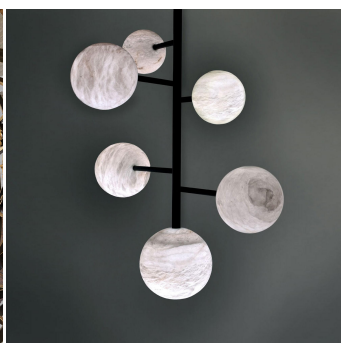

Images on this website are for reference only and may not accurately represent finishes, as appearance can vary depending on screen resolution, display settings, and print output.