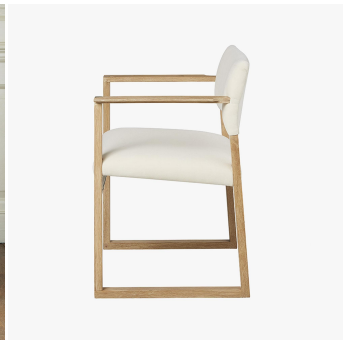

Borge Dining Chair

COLLECTION

JULIAN CHICHESTER

DESIGNER

JULIAN CHICHESTER

MATERIALS

Metal, Fabric, Wood

FINISHES

Bleached Oak with White Water Wash, Brass

DIMENSIONS

Size 1

Width: 20.5" (52.07cm)

Depth: 20" (50.8cm)

Height: 31" (78.74cm)

Size 2

Width: 25.5" (64.77cm)

Depth: 20.75" (52.71cm)

Height: 30.76" (78.12cm)

Seat Height: 19" (48.26cm)

Arm Height: 26.25" (66.68cm)

CUSTOMIZABLE

This product is customizable. Please contact us to find out more about this product.

ADDITIONAL DETAILS