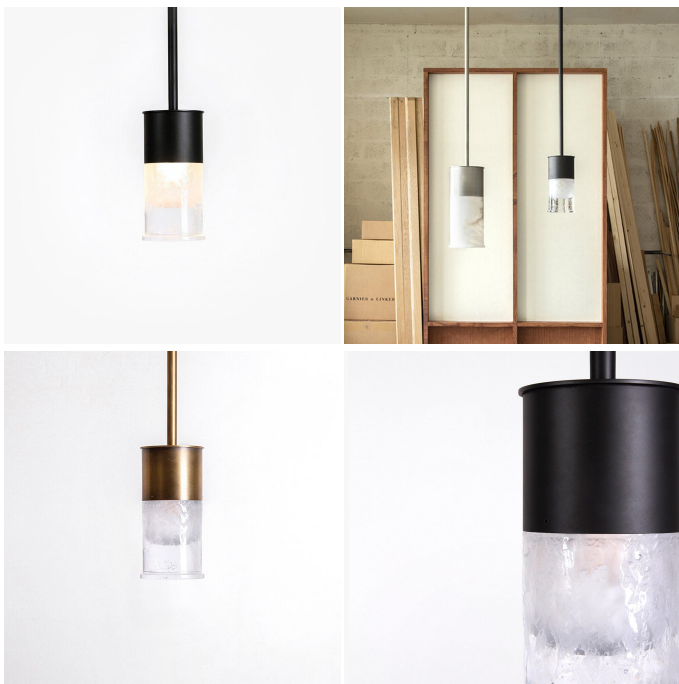

PRODUCT'S CERTIFICATION

Please enquire. Contact us

Images on this website are for reference only and may not accurately represent finishes, as appearance can vary depending on screen resolution, display settings, and print output.