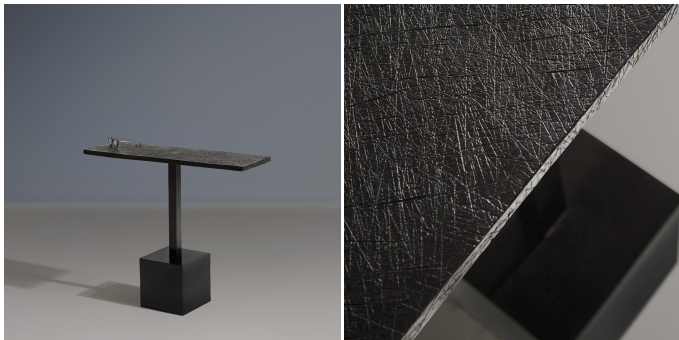

Block Arm Table - FG000060

COLLECTION

ALEXANDER LAMONT

DESIGNER

ALEXANDER LAMONT

MATERIALS

Metal

FINISHES

Bronze Patina

DIMENSIONS

Width: 9.65" (24.5cm)

Depth: 30.91" (78.5cm)

Height: 26.38" (67cm)

ADDITIONAL DETAILS

Each bronze piece is handmade. Imperfections and variances such as irregular textures and markings are expected.