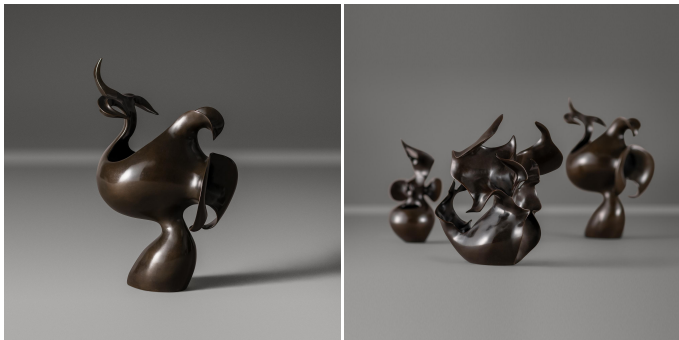

Images on this website are for reference only and may not accurately represent finishes, as appearance can vary depending on screen resolution, display settings, and print output.