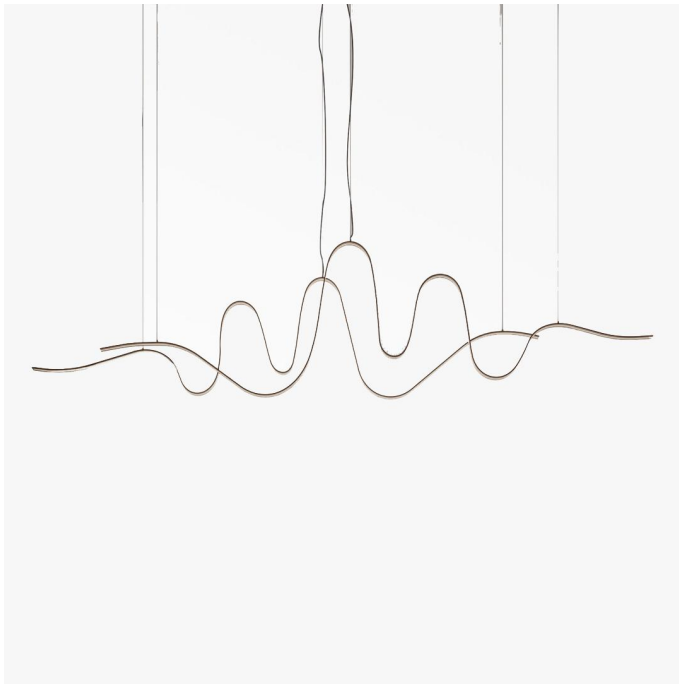

SOUTH HILL HOME

146 Dupont St.
Toronto, ON M5R 1V2

T 416.924.7224
E info@southhillhome.com

Bissa Suspension

COLLECTION

VENICEM

DESIGNER

MELISSA LUNARDI & MASSIMO TONETTO

MATERIALS

Metal

FINISHES

Delabre Brass

DIMENSIONS

Width: 75.79" (192.5cm)

Depth: 25.39" (64.5cm)

Height: 12.4" (31.5cm)

ADDITIONAL DETAILS

Canopy Dimensions: W17.7 x D2.8" x H2"

Lamping: 45W LED strip

Colour Temperature: 2700K

Ballast included

Length and height adjustable