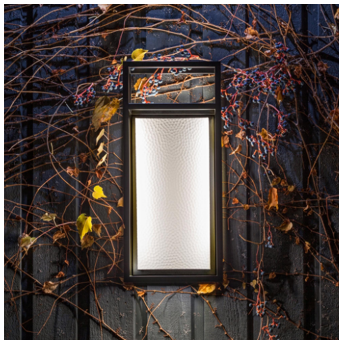

Birdsall Exterior Sconce - 9566

COLLECTION

POWELL & BONNELL

MATERIALS

Metal

FINISHES

Please enquire about available Plated Steel, Powder Coat, Brass, Hammered Aluminum, Anodized Aluminum Gold or Silver finishes

DIMENSIONS

Width: 12" (30.48cm)

Depth: 9" (22.86cm)

Height: 30" (76.2cm)

ADDITIONAL DETAILS

Lamping: LED

PRODUCT'S CERTIFICATION

This item is UL listed