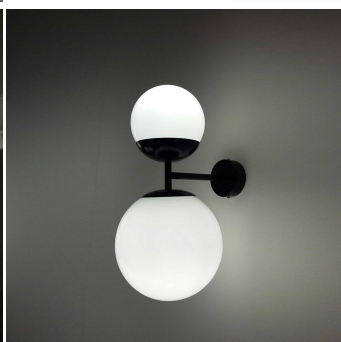

Bibba Applique

COLLECTION

TATO ITALIA

DESIGNER

LORENZA BOZZOLI

MATERIALS

Brass, Glass, Iron

FINISHES

Satin Brass or Nickel with White Glass
Matte Black with White Glass

DIMENSIONS

Width: 10.63" (27cm)

Depth: 7.87" (20cm)

Height: 15.35" (39cm)

ADDITIONAL DETAILS

1xLED max 8W E27-220V / E26-110V +
1xLED max 5W E14-220V / E12-110V