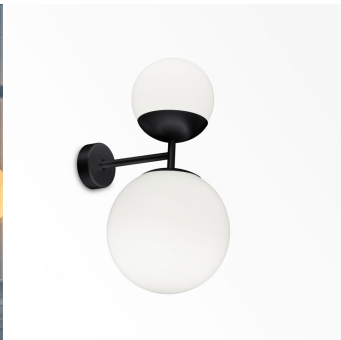

Bibba Applique

COLLECTION

TATO ITALIA

DESIGNER

LORENZA BOZZOLI

MATERIALS

Brass, Glass, Iron

FINISHES

Satin Brass or Nickel with White Glass
Matte Black with White Glass

DIMENSIONS

Width: 10.63" (27cm)

Depth: 7.87" (20cm)

Height: 15.35" (39cm)

ADDITIONAL DETAILS

1xLED max 8W E27-220V / E26-110V +
1xLED max 5W E14-220V / E12-110V