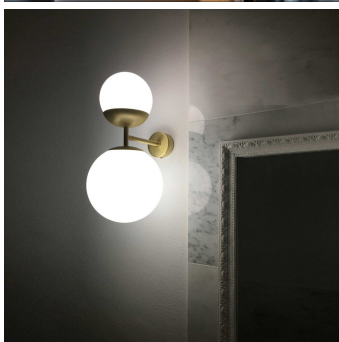

Bibba Applique

COLLECTION

TATO ITALIA

DESIGNER

LORENZA BOZZOLI

MATERIALS

Brass, Glass, Iron

FINISHES

Satin Brass or Nickel with White Glass
Matte Black with White Glass

DIMENSIONS

Width: 10.63" (27cm)

Depth: 7.87" (20cm)

Height: 15.35" (39cm)

ADDITIONAL DETAILS

1xLED max 8W E27-220V / E26-110V +
1xLED max 5W E14-220V / E12-110V