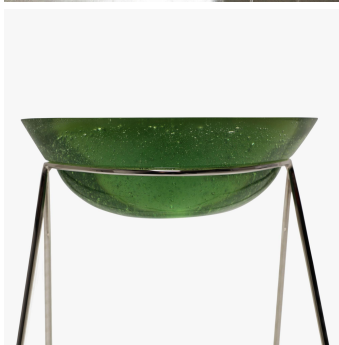

Berceau Side Table - 405-01

COLLECTION

IRONIES

MATERIALS

Resin, Metal

COLOURS

Please enquire about available Resin option

FINISHES

Vintage Brass, Antiqued Brass, Bronze, Polished Nickel

DIMENSIONS

Width: 19" (48.26cm)

Depth: 12.5" (31.75cm)

Height: 22.75" (57.785cm)

Images on this website are for reference only and may not accurately represent finishes, as appearance can vary depending on screen resolution, display settings, and print output.