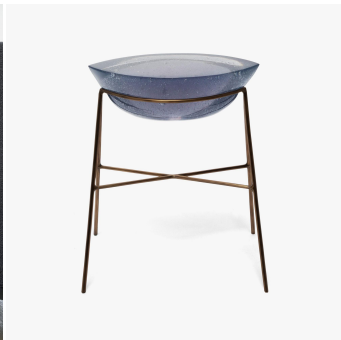

Berceau Side Table - 405-01

COLLECTION

IRONIES

MATERIALS

Resin, Metal

COLOURS

Please enquire about available Resin option

FINISHES

Vintage Brass, Antiqued Brass, Bronze, Polished Nickel

DIMENSIONS

Width: 19" (48.26cm)

Depth: 12.5" (31.75cm)

Height: 22.75" (57.785cm)

Images on this website are for reference only and may not accurately represent finishes, as appearance can vary depending on screen resolution, display settings, and print output.