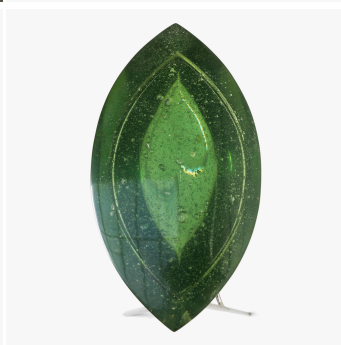

Berceau Side Table - 405-01

COLLECTION

IRONIES

MATERIALS

Resin, Metal

COLOURS

Please enquire about available Resin option

FINISHES

Vintage Brass, Antiqued Brass, Bronze, Polished Nickel

DIMENSIONS

Width: 19" (48.26cm)

Depth: 12.5" (31.75cm)

Height: 22.75" (57.785cm)

Images on this website are for reference only and may not accurately represent finishes, as appearance can vary depending on screen resolution, display settings, and print output.