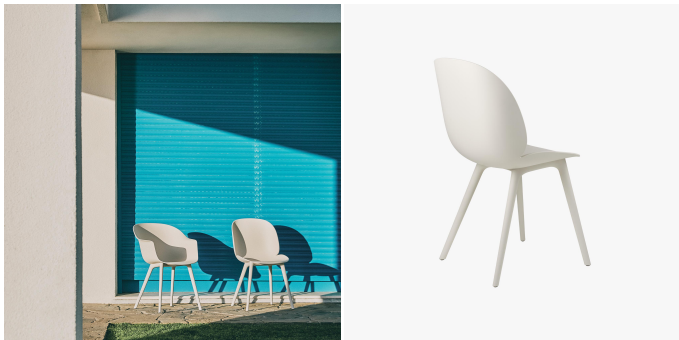

MATERIALS

Plastic

COLOURS

Alabaster White, New Beige

DIMENSIONS

Width: 22.05" (56cm)

Depth: 22.83" (58cm)

Height: 34.25" (87cm)

Seat Height: 17.72" (45cm)

Images on this website are for reference only and may not accurately represent finishes, as appearance can vary depending on screen resolution, display settings, and print output.