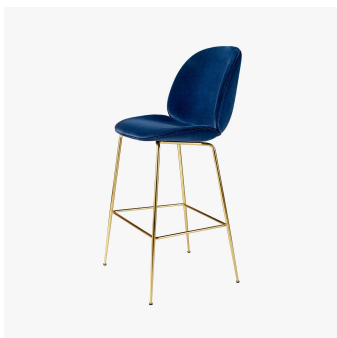

Beetle Bar Chair – Fully Upholstered

COLLECTION

GUBI

DESIGNER

GAMFRATESI

MATERIALS

Metal, PP, Fabric, Leather

COLOURS

Please enquire about available Gubi Fabrics and Leathers

FINISHES

Antique Brass, Black Chrome, Black Matt, Brass Semi Matt

DIMENSIONS

Size 1

Width: 21.26" (54cm)
Depth: 22.05" (56cm)
Height: 42.52" (108cm)
Seat Height: 25.59" (65cm)

Size 2

Width: 22.05" (56cm)
Depth: 22.05" (56cm)
Height: 46.46" (118cm)
Seat Height: 29.53" (75cm)

CUSTOMIZABLE

This product is customizable. Please contact us to find out more about this product.

Images on this website are for reference only and may not accurately represent finishes, as appearance can vary depending on screen resolution, display settings, and print output.