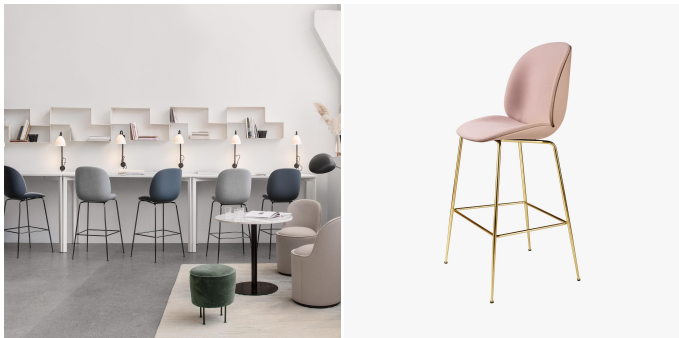

Beetle Bar Chair – Front Upholstered

COLLECTION

GUBI

DESIGNER

GAMFRATESI

MATERIALS

Metal, PP, Fabric, Leather

COLOURS

Black, Alabaster White, New Beige, Amber Brown, Dark Green, Pebble, Sweet Pink

FINISHES

Antique Brass, Black Chrome, Black Matt, Brass Semi Matt

DIMENSIONS

Width: 22.05" (56cm)

Depth: 22.05" (56cm)

Height: 46.46" (118cm)

Seat Height: 29.53" (75cm)

Images on this website are for reference only and may not accurately represent finishes, as appearance can vary depending on screen resolution, display settings, and print output.