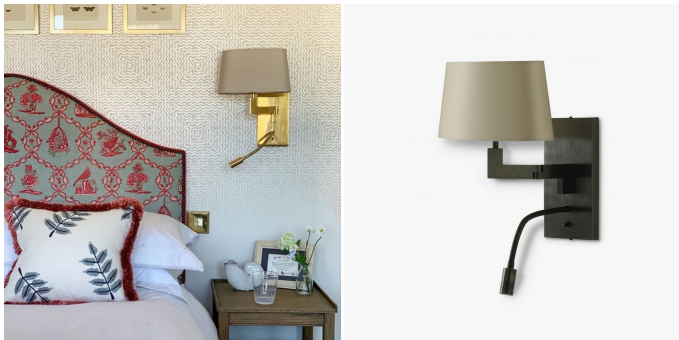

Images on this website are for reference only and may not accurately represent finishes, as appearance can vary depending on screen resolution, display settings, and print output.

Wall Lights that can be wired with a push switch

The Gunmetal patination of this piece will naturally evolve over time

PRODUCT'S CERTIFICATION

Please enquire. Contact us