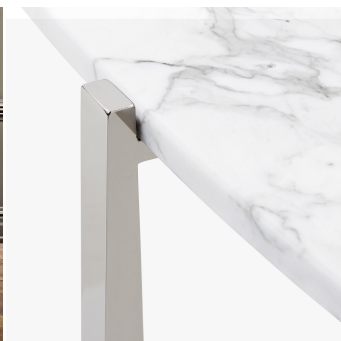

Beat Oval Coffee Table - 9465/9465-A

COLLECTION

POWELL & BONNELL

MATERIALS

Stone, Solid Surface, Glass, Wood, Metal

COLOURS

Please enquire about available Natural Stone, Caesarstone, Solid Surfaces and Glass options

FINISHES

Please enquire about available Standard and Premium Wood, Plated Steel, Powder Coat finishes

DIMENSIONS

Size 1

Width: 68" (172.72cm)

Depth: 40" (101.6cm)

Height: 16" (40.64cm)

Size 2

Width: 68" (172.72cm)

Depth: 24" (60.96cm)

Height: 16.75" (42.54cm)

Size 3

Width: 54" (137.16cm)

Depth: 24" (60.96cm)

Height: 16" (40.64cm)

Size 4

Width: 54" (137.16cm)

Depth: 24.5" (62.23cm)

Height: 16.5" (41.91cm)

CUSTOMIZABLE

This product is customizable. Please contact us to find out more about this product.

ADDITIONAL DETAILS

Overall height varies depending on top selected