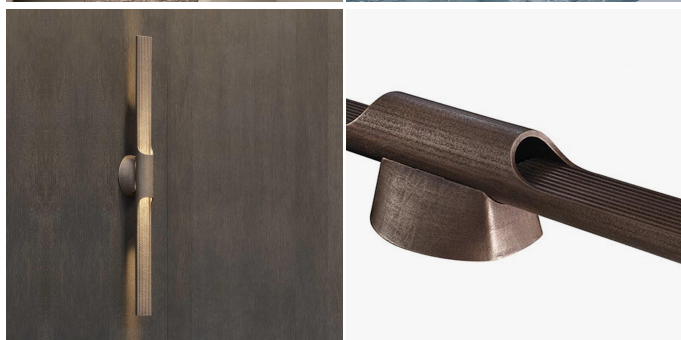

Images on this website are for reference only and may not accurately represent finishes, as appearance can vary depending on screen resolution, display settings, and print output.