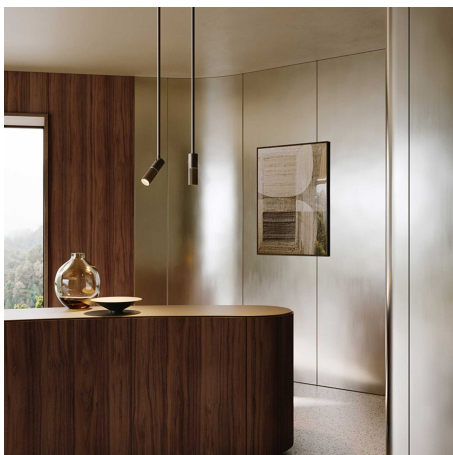

Images on this website are for reference only and may not accurately represent finishes, as appearance can vary depending on screen resolution, display settings, and print output.

PRODUCT'S CERTIFICATION

Please enquire. Contact us