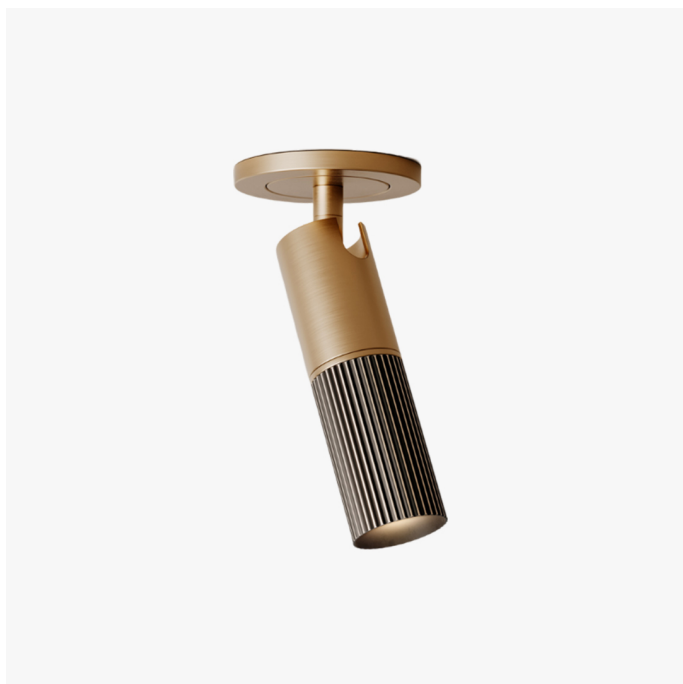

SOUTH HILL HOME

146 Dupont St.
Toronto, ON M5R 1V2

T 416.924.7224
E info@southhillhome.com

Beak Ceiling/Wall

COLLECTION

VENICEM

DESIGNER

MELISSA LUNARDI & MASSIMO TONETTO

MATERIALS

Metal

FINISHES

Light Burnished Brass, Dark Burnished Brass

DIMENSIONS

Diameter: 5.51" (14cm)

Height: 8.27" (21cm)

ADDITIONAL DETAILS

Standard Canopy Dimensions: Ø3.5" x H1.2"
(Ø13.97cm x 3cm)

Flat Canopy Dimensions: Ø4.3" (Ø10.9cm)

Lamping: LED COB

Colour Temperature: 2700K

Dimming Kit available upon request

Adjustable 90° head

North American Ceiling Plate available upon request