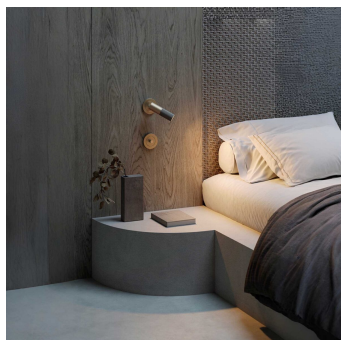

MATERIALS

Metal

FINISHES

Light Burnished Brass, Dark Burnished Brass

DIMENSIONS

Diameter: 5.51" (14cm)

Height: 8.27" (21cm)

ADDITIONAL DETAILS

Standard Canopy Dimensions: Ø3.5" x H1.2"
(Ø13.97cm x 3cm)

Flat Canopy Dimensions: Ø4.3" (Ø10.9cm)

Lamping: LED COB

Colour Temperature: 2700K

Dimming Kit available upon request

Adjustable 90° head

North American Ceiling Plate available upon request