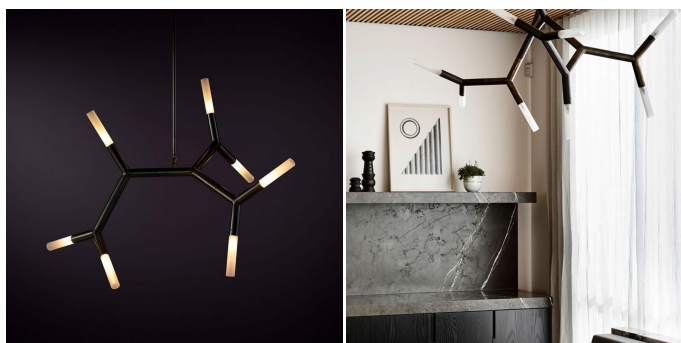

Size 5

Width: 66.14" (168cm)
Depth: 48.43" (123cm)

Images on this website are for reference only and may not accurately represent finishes, as appearance can vary depending on screen resolution, display settings, and print output.