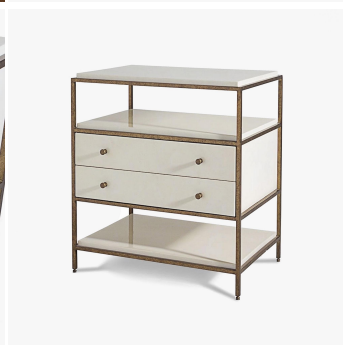

## Bay Bedside

### MATERIALS

Metal, Vellum

### FINISHES

High Gloss White Vellum

### DIMENSIONS

Width: 26" (66.04cm)

Depth: 18" (45.72cm)

Height: 29" (73.66cm)

Images on this website are for reference only and may not accurately represent finishes, as appearance can vary depending on screen resolution, display settings, and print output.