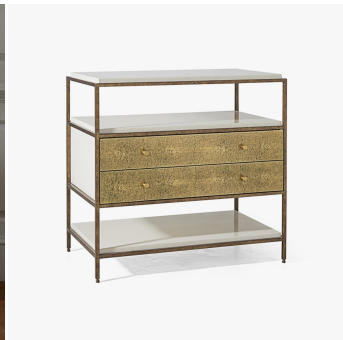

## Bay Bedside

### MATERIALS

Metal, Vellum

### FINISHES

High Gloss White Vellum

### DIMENSIONS

Width: 26" (66.04cm)

Depth: 18" (45.72cm)

Height: 29" (73.66cm)

Images on this website are for reference only and may not accurately represent finishes, as appearance can vary depending on screen resolution, display settings, and print output.