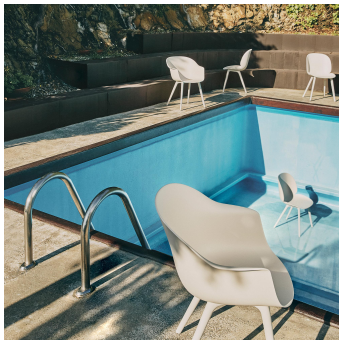

Bat Dining Chair – Plastic Base Outdoor

COLLECTION

GUBI

DESIGNER

GAMFRATESI

MATERIALS

Plastic

COLOURS

Alabaster White, New Beige

DIMENSIONS

Width: 24.02" (61cm)

Depth: 22.44" (57cm)

Height: 32.68" (83cm)

Seat Height: 17.52" (44.5cm)

Images on this website are for reference only and may not accurately represent finishes, as appearance can vary depending on screen resolution, display settings, and print output.