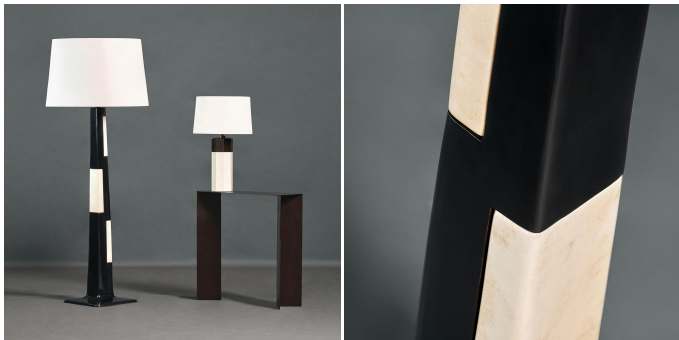

ADDITIONAL DETAILS

Lamping: E27 Max 60 W x 1

Images on this website are for reference only and may not accurately represent finishes, as appearance can vary depending on screen resolution, display settings, and print output.