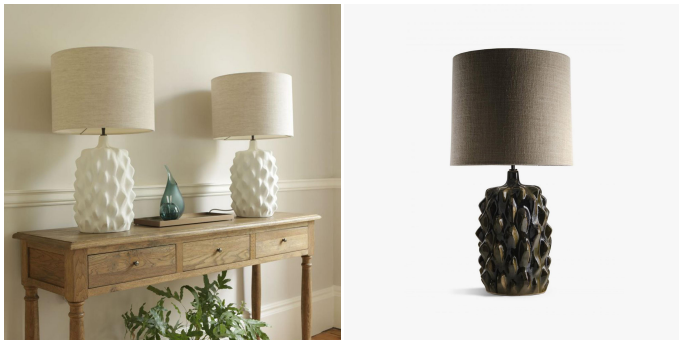

Baobab Lamp - CLB21

COLLECTION

PORTA ROMANA

MATERIALS

Glazed Ceramic, Patinated Brass

COLOURS

Please enquire about available Porta Romana Shade Linings and Colours

FINISHES

Plaster White, Quail, Toad

DIMENSIONS

Diameter: 15.98" (40.6cm)

Height: 29.13" (74cm)

CUSTOMIZABLE

This product is customizable. Please contact us to find out more about this product.

ADDITIONAL DETAILS

Shade: 15" Bajan Fez

Lamping: 1 x Switched Type A19 Medium Base

Images on this website are for reference only and may not accurately represent finishes, as appearance can vary depending on screen resolution, display settings, and print output.