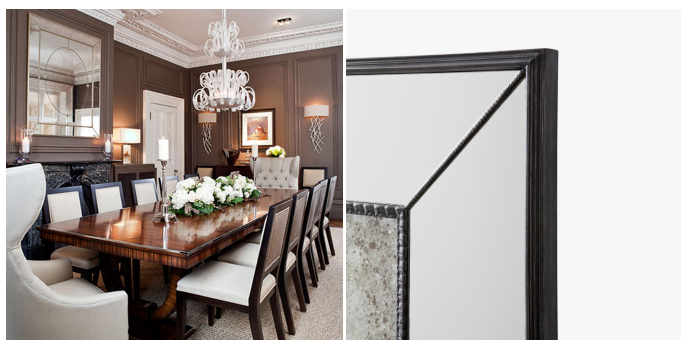

Bailey Mirror – 5500A/B

COLLECTION

POWELL & BONNELL

MATERIALS

Mirror, Metal

COLOURS

Clear Mirror, Antique Mirror, Mercury Mirror

FINISHES

Antique Gold, Tarnished Gold, Antique Silver/Gold Glaze, Antique Silver, Tarnished Silver, Blackened Silver and Distressed Tarnished Silver

DIMENSIONS

Size 1

Width: 37" (93.98cm)
Height: 46" (116.84cm)

Size 2

Width: 47" (119.38cm)
Height: 58" (147.32cm)

Size 3

Width: 52" (132.08cm)
Height: 87" (220.98cm)

CUSTOMIZABLE

This product is customizable. Please contact us to find out more about this product.