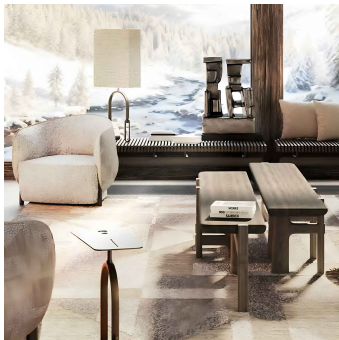

Matt Stained Chestnut

DIMENSIONS

Width: 79.53" (202cm)

Depth: 13.39" (34cm)

Height: 16.14" (41cm)

Images on this website are for reference only and may not accurately represent finishes, as appearance can vary depending on screen resolution, display settings, and print output.