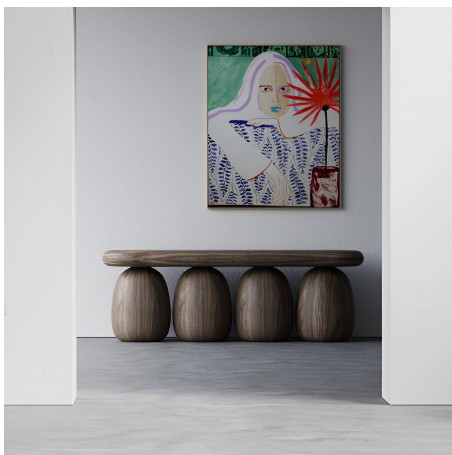

Ash Console

COLLECTION

STACKLAB

DESIGNER

JEFF FORREST

MATERIALS

Ash

FINISHES

Please enquire about Ash Wood Finish options

DIMENSIONS

Size 1

Width: 36" (91.44cm)

Depth: 24" (60.96cm)

Size 2

Width: 40" (101.6cm)

Depth: 24" (60.96cm)

Depth: 24" (60.96cm)

Size 6

Width: 60" (152.4cm)

Depth: 24" (60.96cm)

Size 7

Width: 72" (182.88cm)

Depth: 24" (60.96cm)

Images on this website are for reference only and may not accurately represent finishes, as appearance can vary depending on screen resolution, display settings, and print output.

Size 8

Width: 94" (238.76cm)

Depth: 24" (60.96cm)

ADDITIONAL DETAILS

Available in two heights: 29" or 31.5"