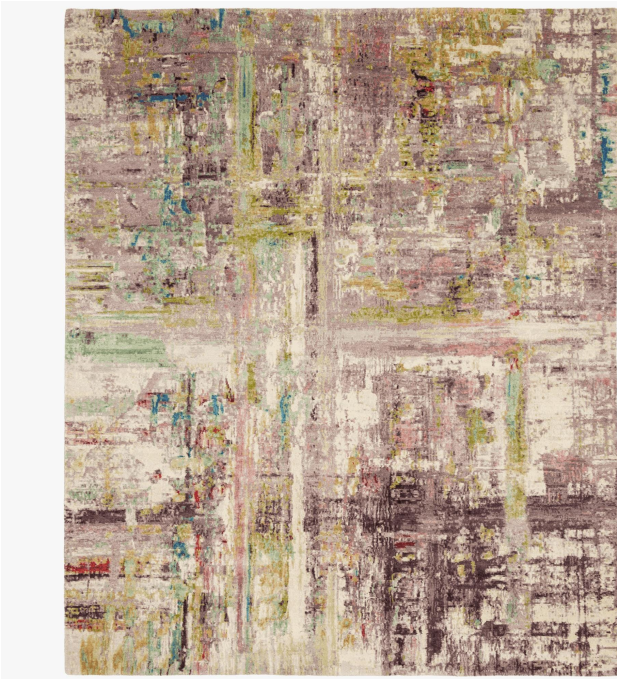

SOUTH HILL HOME

146 Dupont St.
Toronto, ON M5R 1V2

T 416.924.7224
E info@southhillhome.com

Artwork 24

COLLECTION

JAN KATH

DESIGNER

JAN KATH

MATERIALS

Wool, Silk, Nettle

CUSTOMIZABLE

This product is customizable. Please contact us to find out more about this product.

ADDITIONAL DETAILS

The Jan Kath collection can be ordered to your specifications. Please enquire about standard colour ways, custom sizes, custom colour and material compositions.