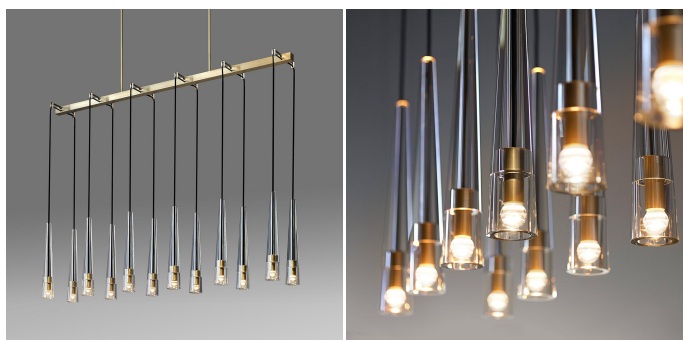

## Apollinaire Linear Chandelier - 1651

### ADDITIONAL DETAILS

Ceiling Plate: W27.5" x D5" (W69.85cm x D12.7cm)

Minimum Overall Drop: 24" (60.96cm)

Lamping: 12 x 4w LED Bulb Only

Colour Temperature: 2700K

Dimmable

Please enquire about custom drop length