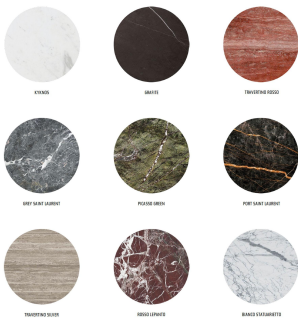

Angelo M - Side Table

COLLECTION

ALINEA DESIGN

DESIGNER

LEO AERTS

MATERIALS

Marble, Travertine

COLOURS

Size 2

Diameter: 21.65" (55cm)

Height: 18.9" (48cm)

Size 3

Diameter: 31.5" (80cm)

Height: 14.17" (36cm)

ADDITIONAL DETAILS

Marble is a natural material and as a result each piece is unique.