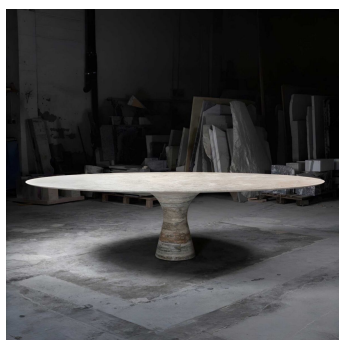

Height: 29.53" (75cm)

Size 2

Width: 98.43" (250cm)

Depth: 62.99" (160cm)

Height: 29.53" (75cm)

Size 3

Width: 114.17" (290cm)

Depth: 62.99" (160cm)

Height: 29.53" (75cm)

Images on this website are for reference only and may not accurately represent finishes, as appearance can vary depending on screen resolution, display settings, and print output.