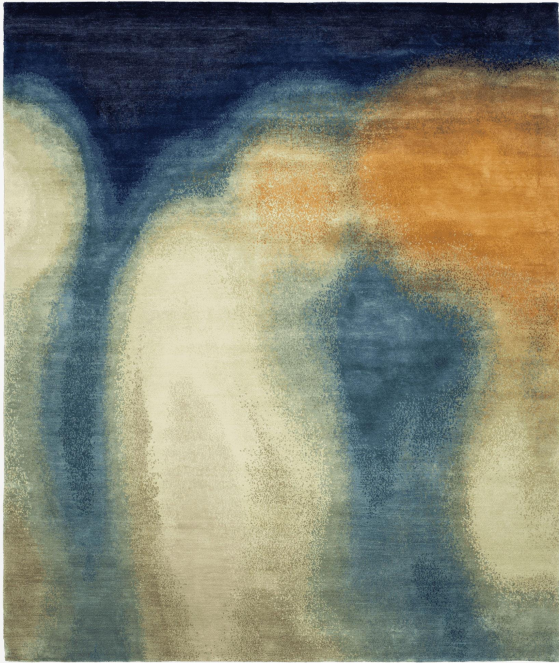

S O U T H H I L L H O M E

146 Dupont St.
Toronto, ON M5R 1V2

T 416.924.7224
E info@southhillhome.com

Images on this website are for reference only and may not accurately represent finishes, as appearance can vary depending on screen resolution, display settings, and print output.

Andolo

COLLECTION

JAN KATH

DESIGNER

JAN KATH

MATERIALS

Wool, Silk, Nettle

CUSTOMIZABLE

This product is customizable. Please contact us to find out more about this product.

ADDITIONAL DETAILS

The Jan Kath collection can be ordered to your specifications. Please enquire about standard colour ways, custom sizes, custom colour and material compositions.