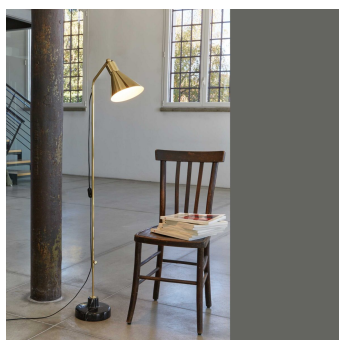

PRODUCT'S CERTIFICATION

Please enquire. Contact us

Images on this website are for reference only and may not accurately represent finishes, as appearance can vary depending on screen resolution, display settings, and print output.