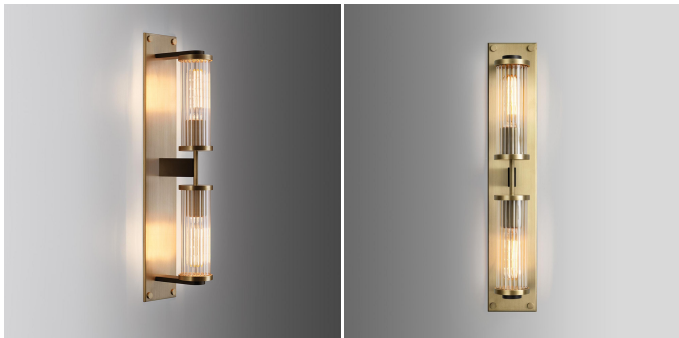

Alouette Linear Sconce – 1506

COLLECTION

JONATHAN BROWNING

MATERIALS

Glass, Brass

COLOURS

Frosted Glass, Reeded Borosilicate Glass

FINISHES

Lite Antique Bronze with Oil-Rubbed Bronze, Oil-Rubbed Bronze, Lite Antique Bronze, Polished Nickel, Satin Nickel, Black Bronze

DIMENSIONS

Width: 4.25" (10.8cm)

Depth: 5.25" (13.34cm)

Height: 21.75" (55.25cm)

ADDITIONAL DETAILS

Backplate: W4.25" (10.79cm) x H21.75" (55.24cm)

Lamping: 2 x E26, 60W-120W bulbs included

Colour Temperature: 2700K

Dimmable

PRODUCT'S CERTIFICATION

This item is UL listed