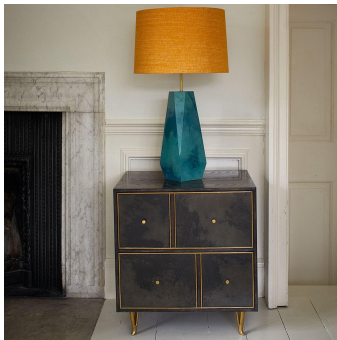

SOUTH HILL HOME

146 Dupont St.
Toronto, ON M5R 1V2

T 416.924.7224
E info@southhillhome.com

Alfred Bedside

COLLECTION

JULIAN CHICHESTER

DESIGNER

JULIAN CHICHESTER

MATERIALS

Wood, Metal, Vellum

FINISHES

Hobbs Oak, Smoked Oak, Brass

DIMENSIONS

Width: 24" (60.96cm)

Depth: 15.5" (39.37cm)

Height: 22.25" (56.52cm)