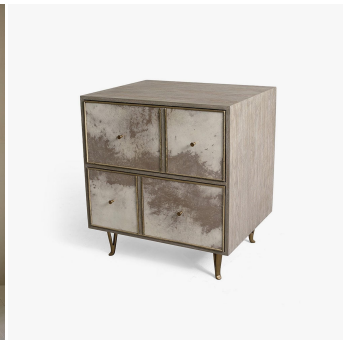

MATERIALS

Wood, Metal, Vellum

FINISHES

Hobbs Oak, Smoked Oak, Brass

DIMENSIONS

Width: 24" (60.96cm)

Depth: 15.5" (39.37cm)

Height: 22.25" (56.52cm)