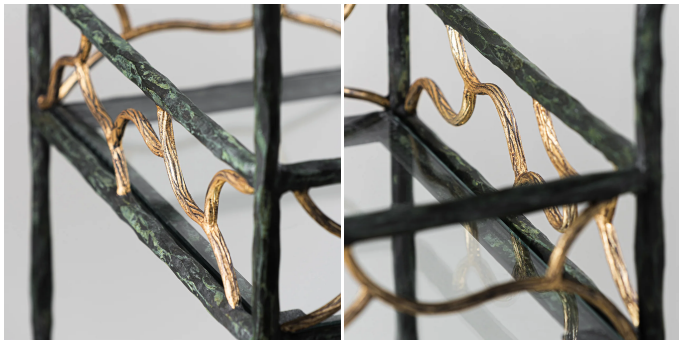

Alfred Bar Cart - CCT63

COLLECTION

PORTA ROMANA

MATERIALS

Forged Steel, Glass

COLOURS

Clear Glass

FINISHES

Verdigris, Gold

DIMENSIONS

Width: 37.4" (95cm)

Depth: 18.7" (47.5cm)

Height: 37.01" (94cm)

CUSTOMIZABLE

This product is customizable. Please contact us to find out more about this product.

Images on this website are for reference only and may not accurately represent finishes, as appearance can vary depending on screen resolution, display settings, and print output.