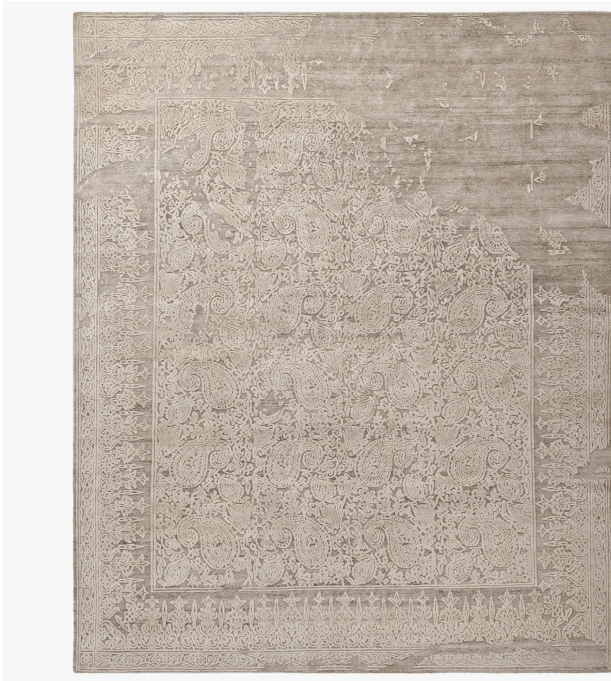

SOUTH HILL HOME

146 Dupont St.
Toronto, ON M5R 1V2

T 416.924.7224
E info@southhillhome.com

Images on this website are for reference only and may not accurately represent finishes, as appearance can vary depending on screen resolution, display settings, and print output.

Agra Rocked

COLLECTION

JAN KATH

DESIGNER

JAN KATH

MATERIALS

Wool, Silk, Nettle

CUSTOMIZABLE

This product is customizable. Please contact us to find out more about this product.

ADDITIONAL DETAILS

The Jan Kath collection can be ordered to your specifications. Please enquire about standard colour ways, custom sizes, custom colour and material compositions.