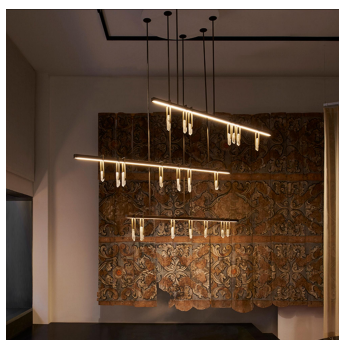

Size 6

Width: 94.49" (240cm)

Images on this website are for reference only and may not accurately represent finishes, as appearance can vary depending on screen resolution, display settings, and print output.