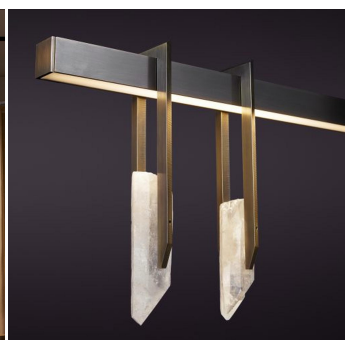

Size 6

Width: 94.49" (240cm)

Images on this website are for reference only and may not accurately represent finishes, as appearance can vary depending on screen resolution, display settings, and print output.