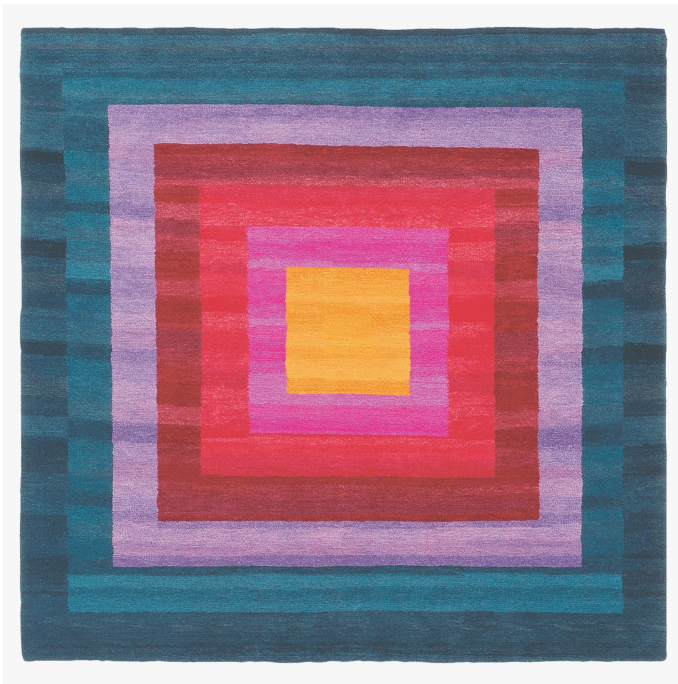

SOUTH HILL HOME

146 Dupont St.
Toronto, ON M5R 1V2

T 416.924.7224
E info@southhillhome.com

Images on this website are for reference only and may not accurately represent finishes, as appearance can vary depending on screen resolution, display settings, and print output.

8 Border

COLLECTION

JAN KATH

DESIGNER

JAN KATH

MATERIALS

Wool, Silk, Nettle

CUSTOMIZABLE

This product is customizable. Please contact us to find out more about this product.

ADDITIONAL DETAILS

The Jan Kath collection can be ordered to your specifications. Please enquire about standard colour ways, custom sizes, custom colour and material compositions.