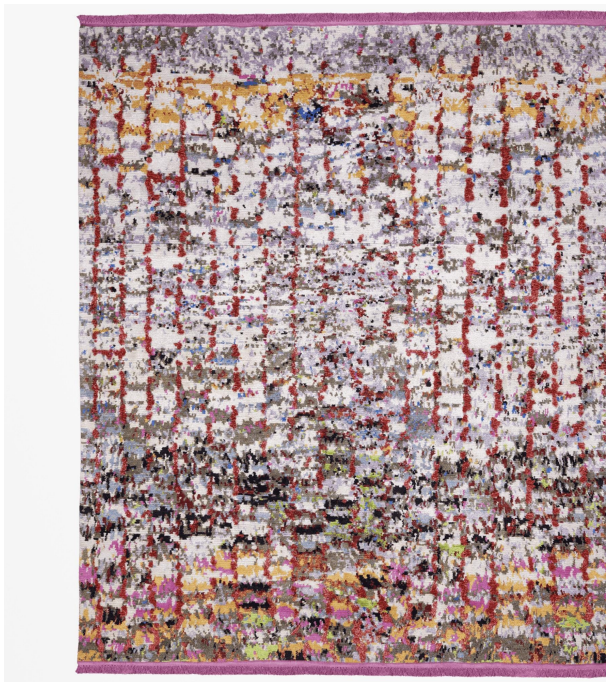

SOUTH HILL HOME

146 Dupont St.
Toronto, ON M5R 1V2

T 416.924.7224
E info@southhillhome.com

5 multicolor

COLLECTION

JAN KATH

DESIGNER

JAN KATH

MATERIALS

Wool, Silk, Nettle

CUSTOMIZABLE

This product is customizable. Please contact us to find out more about this product.

ADDITIONAL DETAILS

The Jan Kath collection can be ordered to your specifications. Please enquire about standard colour ways, custom sizes, custom colour and material compositions.