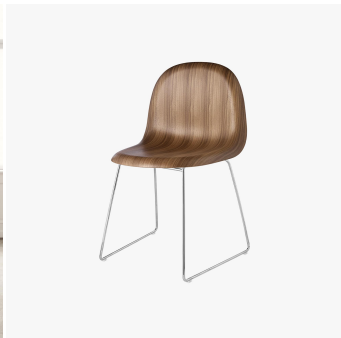

3D Dining Chair - Sledge Base

COLLECTION

GUBI

MATERIALS

Plastic, Metal, Wood

COLOURS

Black Semi Matt

FINISHES

Black Matt, Chrome, American Walnut Semi Matt
Lacquered, Black Stained Beech Semi Matt
Lacquered, Oak Semi Matt Lacquered

DIMENSIONS

Width: 20.87" (53cm)
Depth: 21.65" (55cm)
Height: 31.89" (81cm)
Seat Height: 18.11" (46cm)