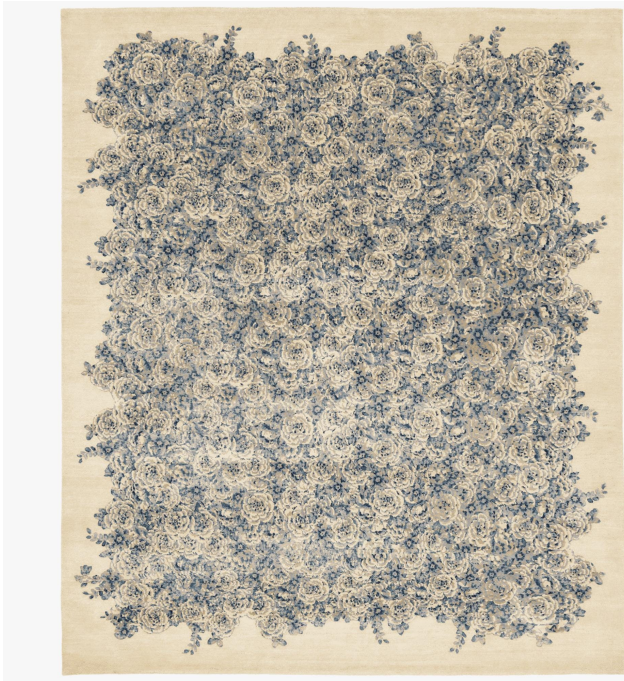

S O U T H H I L L H O M E

146 Dupont St.
Toronto, ON M5R 1V2

T 416.924.7224
E info@southhillhome.com

Images on this website are for reference only and may not accurately represent finishes, as appearance can vary depending on screen resolution, display settings, and print output.

1 Allover

COLLECTION

JAN KATH

DESIGNER

JAN KATH

MATERIALS

Wool, Silk, Nettle

CUSTOMIZABLE

This product is customizable. Please contact us to find out more about this product.

ADDITIONAL DETAILS

The Jan Kath collection can be ordered to your specifications. Please enquire about standard colour ways, custom sizes, custom colour and material compositions.