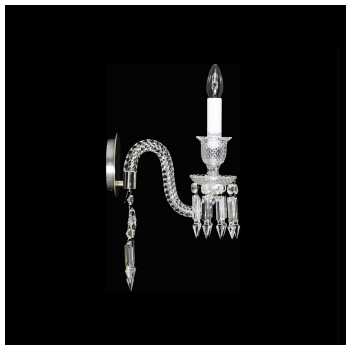

ZENITH WALL UNIT

COLLECTION BACCARAT

DESCRIPTION

The Zénith collection embraces the line of traditional crystal chandeliers developed by Baccarat since the first half of the 19th century. It is composed of beveled diamond cut elements and twisted branches known as Bambou tors or bamboo twists. Admired worldwide, since it was first created, the Zénith chandelier has continued to illuminate exceptional palaces and homes. Timeless and fascinating, it spans the ages, looking ever more fabulous with each new special order and each new interpretation by international designers.

MATERIALS

Crystal Glass, Metal

COLOURS

Clear, Red

CERTIFICATIONS

This item is UL listed

DIMENSIONS

SIZE 1

Width: 5.12" (13cm)
Depth: 11.02" (28cm)
Height: 18.50" (47cm)

SIZE 2

Width: 16.54" (42cm)
Depth: 12.20" (31cm)
Height: 14.57" (37cm)

SIZE 3

Width: 19.69" (50cm)
Depth: 12.60" (32cm)
Height: 18.50" (47cm)

SIZE 4

Width: 20.08" (51cm)
Depth: 14.96" (38cm)
Height: 18.50" (47cm)

SIZE 5

Width: 20.47" (52cm)
Depth: 12.60" (32cm)
Height: 36.61" (93cm)