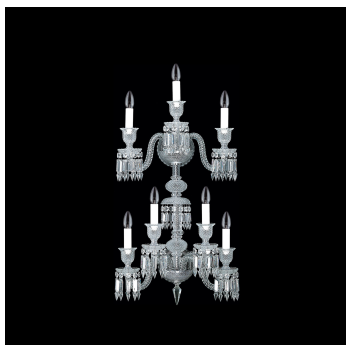

ZENITH WALL UNIT

COLLECTION BACCARAT

DESCRIPTION

The Zénith collection embraces the line of traditional crystal chandeliers developed by Baccarat since the first half of the 19th century. It is composed of beveled diamond cut elements and twisted branches known as Bambou tors or bamboo twists. Admired worldwide, since it was first created, the Zénith chandelier has continued to illuminate exceptional palaces and homes. Timeless and fascinating, it spans the ages, looking ever more fabulous with each new special order and each new interpretation by international designers.

MATERIALS

Crystal Glass, Metal

COLOURS

Clear, Red

CERTIFICATIONS

This item is UL listed

DIMENSIONS

SIZE 1

Width: 5.12" (13cm)
Depth: 11.02" (28cm)
Height: 18.50" (47cm)

SIZE 2

Width: 16.54" (42cm)
Depth: 12.20" (31cm)
Height: 14.57" (37cm)

SIZE 3

Width: 19.69" (50cm)
Depth: 12.60" (32cm)
Height: 18.50" (47cm)

SIZE 4

Width: 20.08" (51cm)
Depth: 14.96" (38cm)
Height: 18.50" (47cm)

SIZE 5

Width: 20.47" (52cm)
Depth: 12.60" (32cm)
Height: 36.61" (93cm)