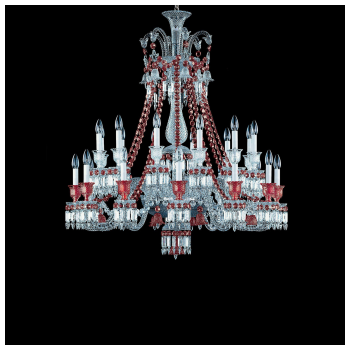

ZENITH RED CHANDELIER

COLLECTION BACCARAT

DESCRIPTION

The chandelier is a truly dazzling decorative piece the luminous clear crystal a revelation sculptural splendor. Regardless of scale, the chandelier has a central column of cut crystal that resourcefully masks all functional cables. The wealth of ornamentation is enthralling, festooned with chiseled prisms, sparkling pendants, and Baccarat's signature single red octagonal crystal hung discreetly.

Diameter: 27.17" (69cm)

Height: 29.13" (74cm)

SIZE 2

Diameter: 31.89" (81cm)

Height: 33.07" (84cm)

SIZE 3

Diameter: 40.16" (102cm)

Height: 43.70" (111cm)

SIZE 4

Diameter: 42.52" (108cm)

Height: 45.28" (115cm)

SIZE 5

Diameter: 51.18" (130cm)

Height: 66.93" (170cm)

SIZE 6

Diameter: 55.12" (140cm)

Height: 77.95" (198cm)

SIZE 7

Diameter: 66.93" (170cm)

Height: 90.55" (230cm)

SIZE 8

Diameter: 79.92" (203cm)

Height: 124.80" (317cm)

ADDITIONAL DETAILS