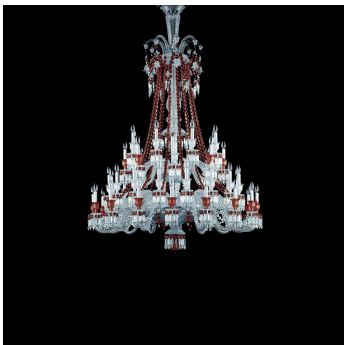

ZENITH RED CHANDELIER

COLLECTION BACCARAT

DESCRIPTION

The chandelier is a truly dazzling decorative piece the luminous clear crystal a revelation sculptural splendor. Regardless of scale, the chandelier has a central column of cut crystal that resourcefully masks all functional cables. The wealth of ornamentation is enthralling, festooned with chiseled prisms, sparkling pendants, and Baccarat's signature single red octagonal crystal hung discreetly.

Diameter: 27.17" (69cm)

Height: 29.13" (74cm)

SIZE 2

Diameter: 31.89" (81cm)

Height: 33.07" (84cm)

SIZE 3

Diameter: 40.16" (102cm)

Height: 43.70" (111cm)

SIZE 4

Diameter: 42.52" (108cm)

Height: 45.28" (115cm)

SIZE 5

Diameter: 51.18" (130cm)

Height: 66.93" (170cm)

SIZE 6

Diameter: 55.12" (140cm)

Height: 77.95" (198cm)

SIZE 7

Diameter: 66.93" (170cm)

Height: 90.55" (230cm)

SIZE 8

Diameter: 79.92" (203cm)

Height: 124.80" (317cm)

ADDITIONAL DETAILS