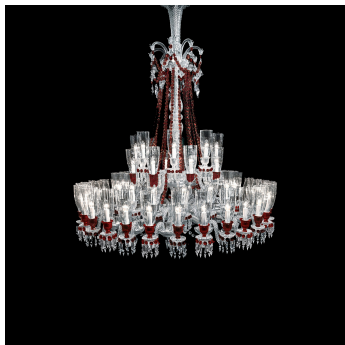

ZENITH RED CHANDELIER

COLLECTION BACCARAT

DESCRIPTION

The chandelier is a truly dazzling decorative piece the luminous clear crystal a revelation sculptural splendor. Regardless of scale, the chandelier has a central column of cut crystal that resourcefully masks all functional cables. The wealth of ornamentation is enthralling, festooned with chiseled prisms, sparkling pendants, and Baccarat's signature single red octagonal crystal hung discreetly.

Diameter: 27.17" (69cm)

Height: 29.13" (74cm)

SIZE 2

Diameter: 31.89" (81cm)

Height: 33.07" (84cm)

SIZE 3

Diameter: 40.16" (102cm)

Height: 43.70" (111cm)

SIZE 4

Diameter: 42.52" (108cm)

Height: 45.28" (115cm)

SIZE 5

Diameter: 51.18" (130cm)

Height: 66.93" (170cm)

SIZE 6

Diameter: 55.12" (140cm)

Height: 77.95" (198cm)

SIZE 7

Diameter: 66.93" (170cm)

Height: 90.55" (230cm)

SIZE 8

Diameter: 79.92" (203cm)

Height: 124.80" (317cm)

ADDITIONAL DETAILS