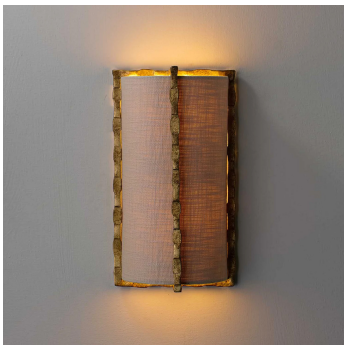

Please enquire about custom finishes