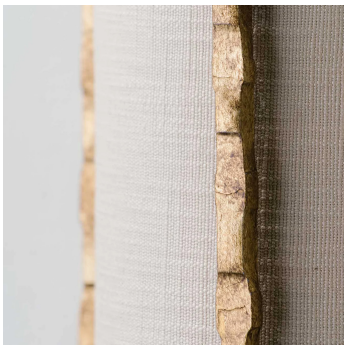

Please enquire about custom finishes