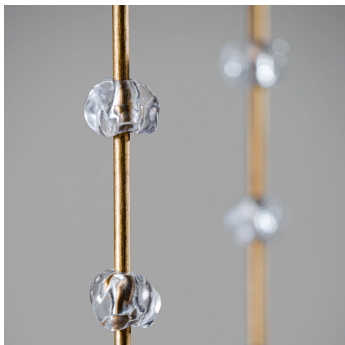

EMILE WILLOW CEILING LIGHT - MCL108

COLLECTION PORTA ROMANA

DESCRIPTION

Inspired by the shape of a willow tree, a symbol of new life, the Emile Willow stairwell is hand-painted in French Brass and finished with delicate glass bubbles positioned equally along the six cascading arms. Also available in two different ceiling light designs and wall lights.

MATERIALS

Steel, Glass

COLOURS

Please enquire about available Porta Romana Shade Linings and Colours

FINISHES

French Brass with Clear Glass

CERTIFICATIONS

Please enquire. Contact us

DIMENSIONS

Diameter: 20.28" (51.5cm)

Height: 46.26" (117.5cm)

CUSTOMIZABLE

This product is customizable. Please [contact us](#) to find out more about this product.

ADDITIONAL DETAILS

Shade: 4" Cylinder

Lamping: 6 x LED E14 Candle

Canopy: Ø2.95" x H1.5" (7.5cm x 3cm)

Maximum Drop: 81.75" (207.5cm) including canopy, chain and fixture

Minimum Drop: 46.25" (117.5cm) including canopy, minimum amount of chain and fixture

Please enquire about custom finishes