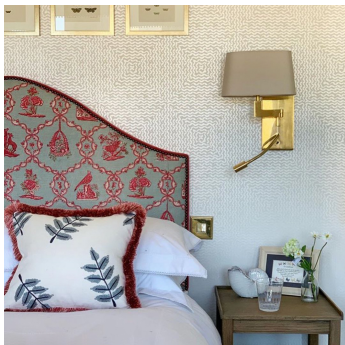

Wall Lights that can be wired with a push switch

The Gunmetal patination of this piece will naturally evolve over time