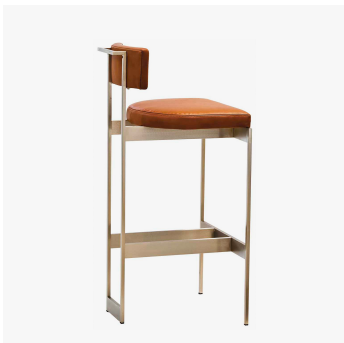

Please enquire about available Quickship finishes